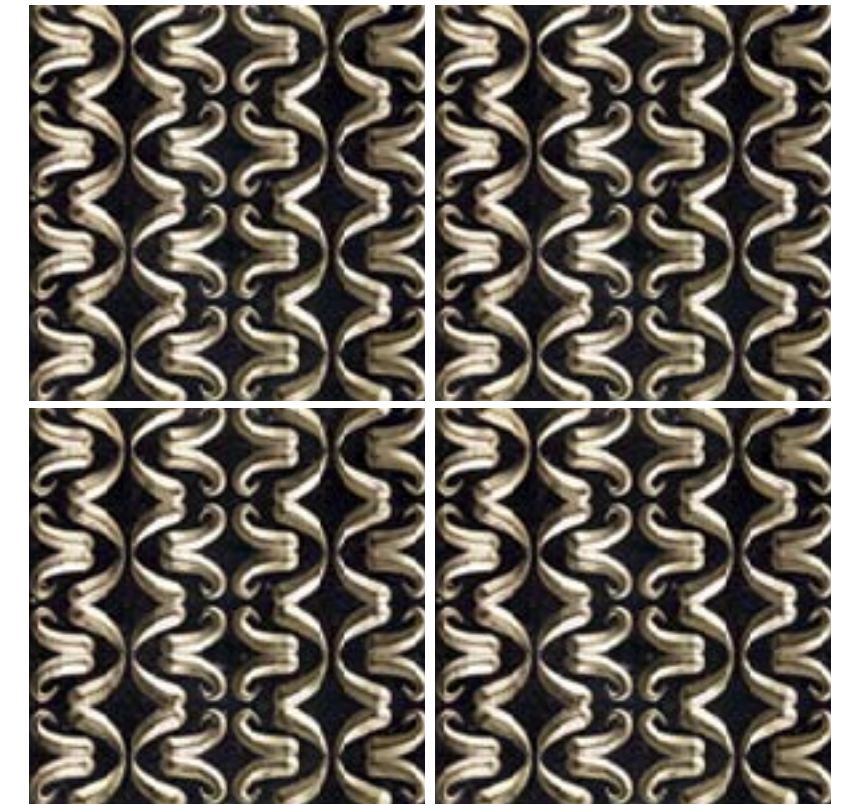

gold

silver

pierre bleue
Belgio